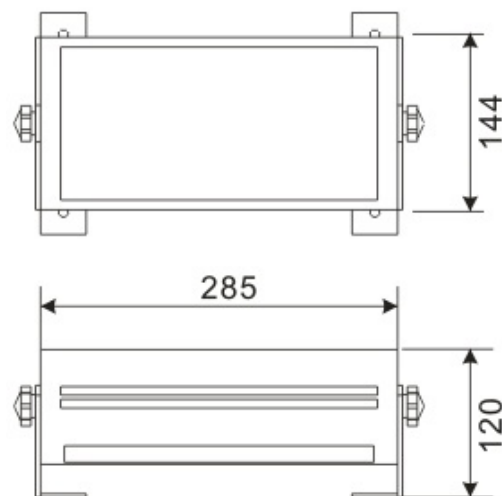

LED Wall Wash Lighting – LR-WW0114

Model No.	LR-WW0114
LED Type	CREE XRC
LED Q'TY.	18
Beam Angle	30°
Minimum luminous flux(lm)	1224
Voltage	120-240V
LED Watt	18W
Environmental Temperature	- 20~60°C
Environmental Humidity	0%-95%
Safety Class	I
Safety Type	IP65
Material	Aluminium
Driver	Included